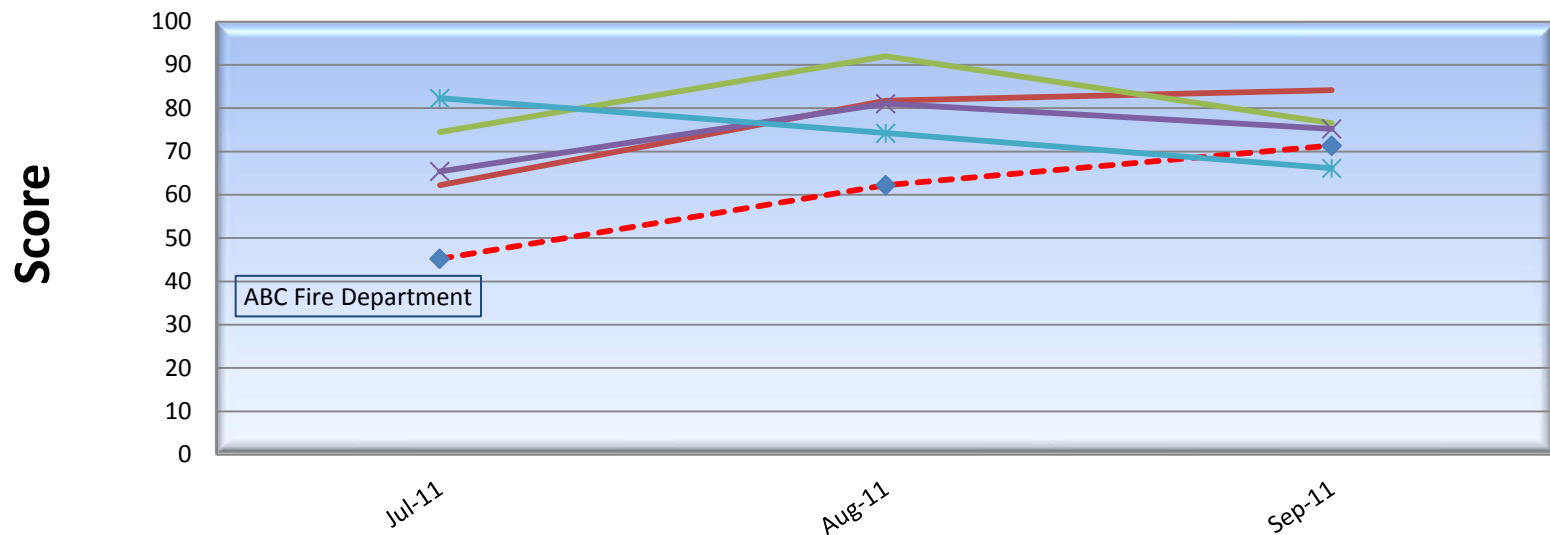

ABC Fire Department

Benchmark Data

	Jul-11	Aug-11	Sep-11
—◆— ABC Fire Department	45.26	62.25	71.36
— Agency 6	62.25	81.69	84.15
— Agency 5	74.45	92.02	76.58
—×— Agency 9	65.41	81.06	75.24
—*— Agency 12	82.28	74.23	66.12